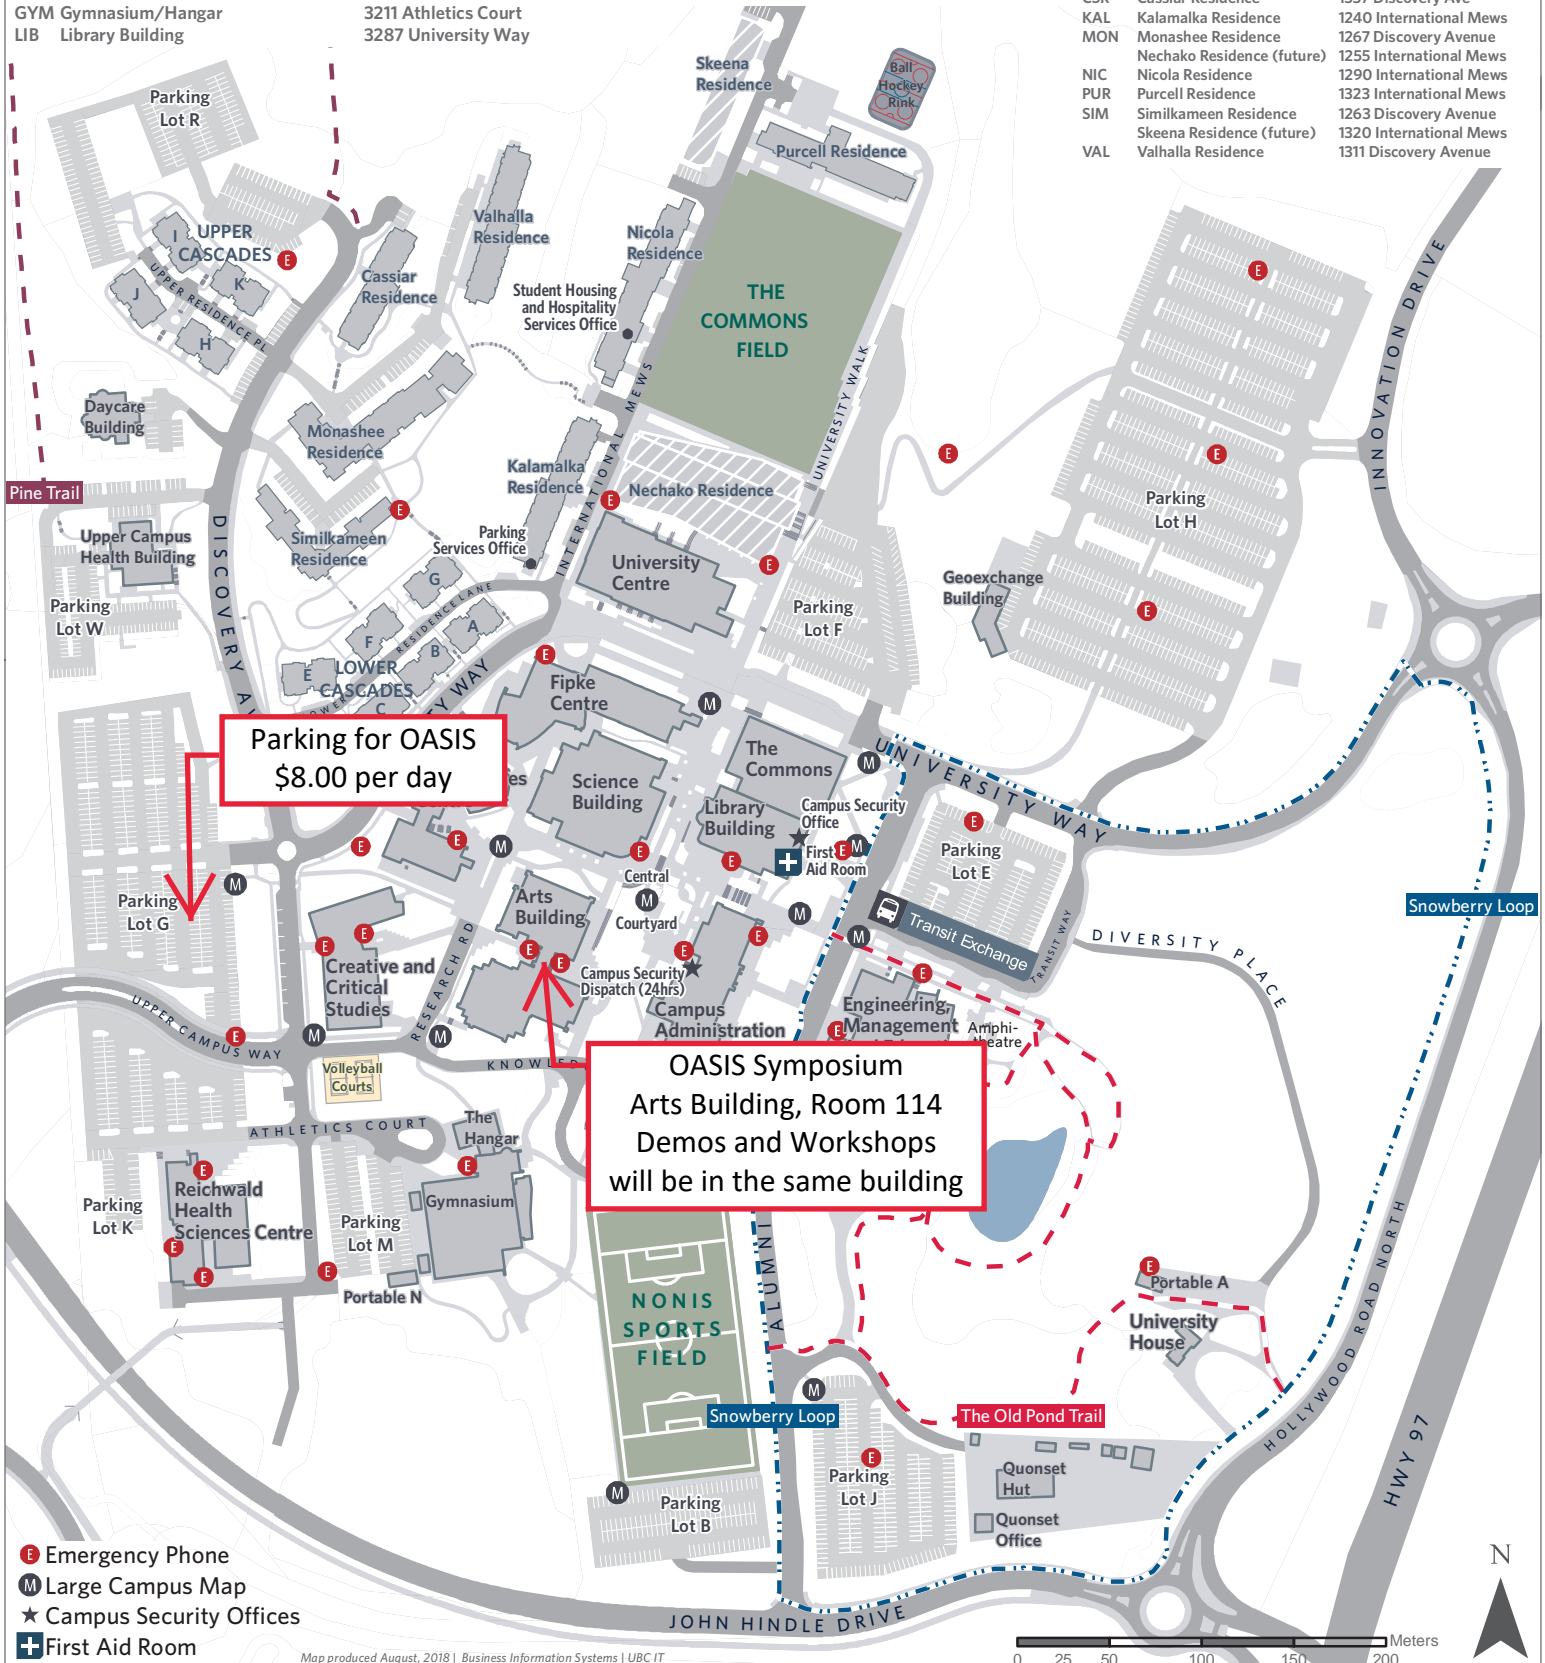

OASIS 2019 - April 27

Academic, Athletics and Facilities

ADM Campus Administration	1138 Alumni Avenue
ASC Arts and Sciences Centre	3187 University Way
ART Arts Building	1147 Research Road
CSO Campus Security	1144 Alumni Avenue
CHP Central Heating Plant	3267 Knowledge Lane
CCS Creative and Critical Studies	1148 Research Road
DAY Daycare Building	1262 Discovery Avenue
EME Engineering/Management/Education	1137 Alumni Ave
FIP Fipke Centre	3247 University Way
GEO Geothermal	3348 University Way
GYM Gymnasium/Hangar	3211 Athletics Court
LIB Library Building	3287 University Way

UCH Upper Campus Health Building	1238 Discovery Avenue
PBA Portable A	1060 Diversity Place
PBN Portable N	3177 Athletics Court
PQT Quonset Office	1033 Alumni Avenue
QUO Quonset Hut	1035 Alumni Avenue
RHS Reichwald Health Sciences Centre	1088 Discovery Avenue
SCI Science Building	1177 Research Road
COM The Commons	3297 University Way
UNC University Centre	3272 University Way
UNI University House	1060 Diversity Place

Parking for OASIS
\$8.00 per day

OASIS Symposium
Arts Building, Room 114
Demos and Workshops
will be in the same building

- E Emergency Phone
- M Large Campus Map
- ★ Campus Security Offices
- + First Aid Room