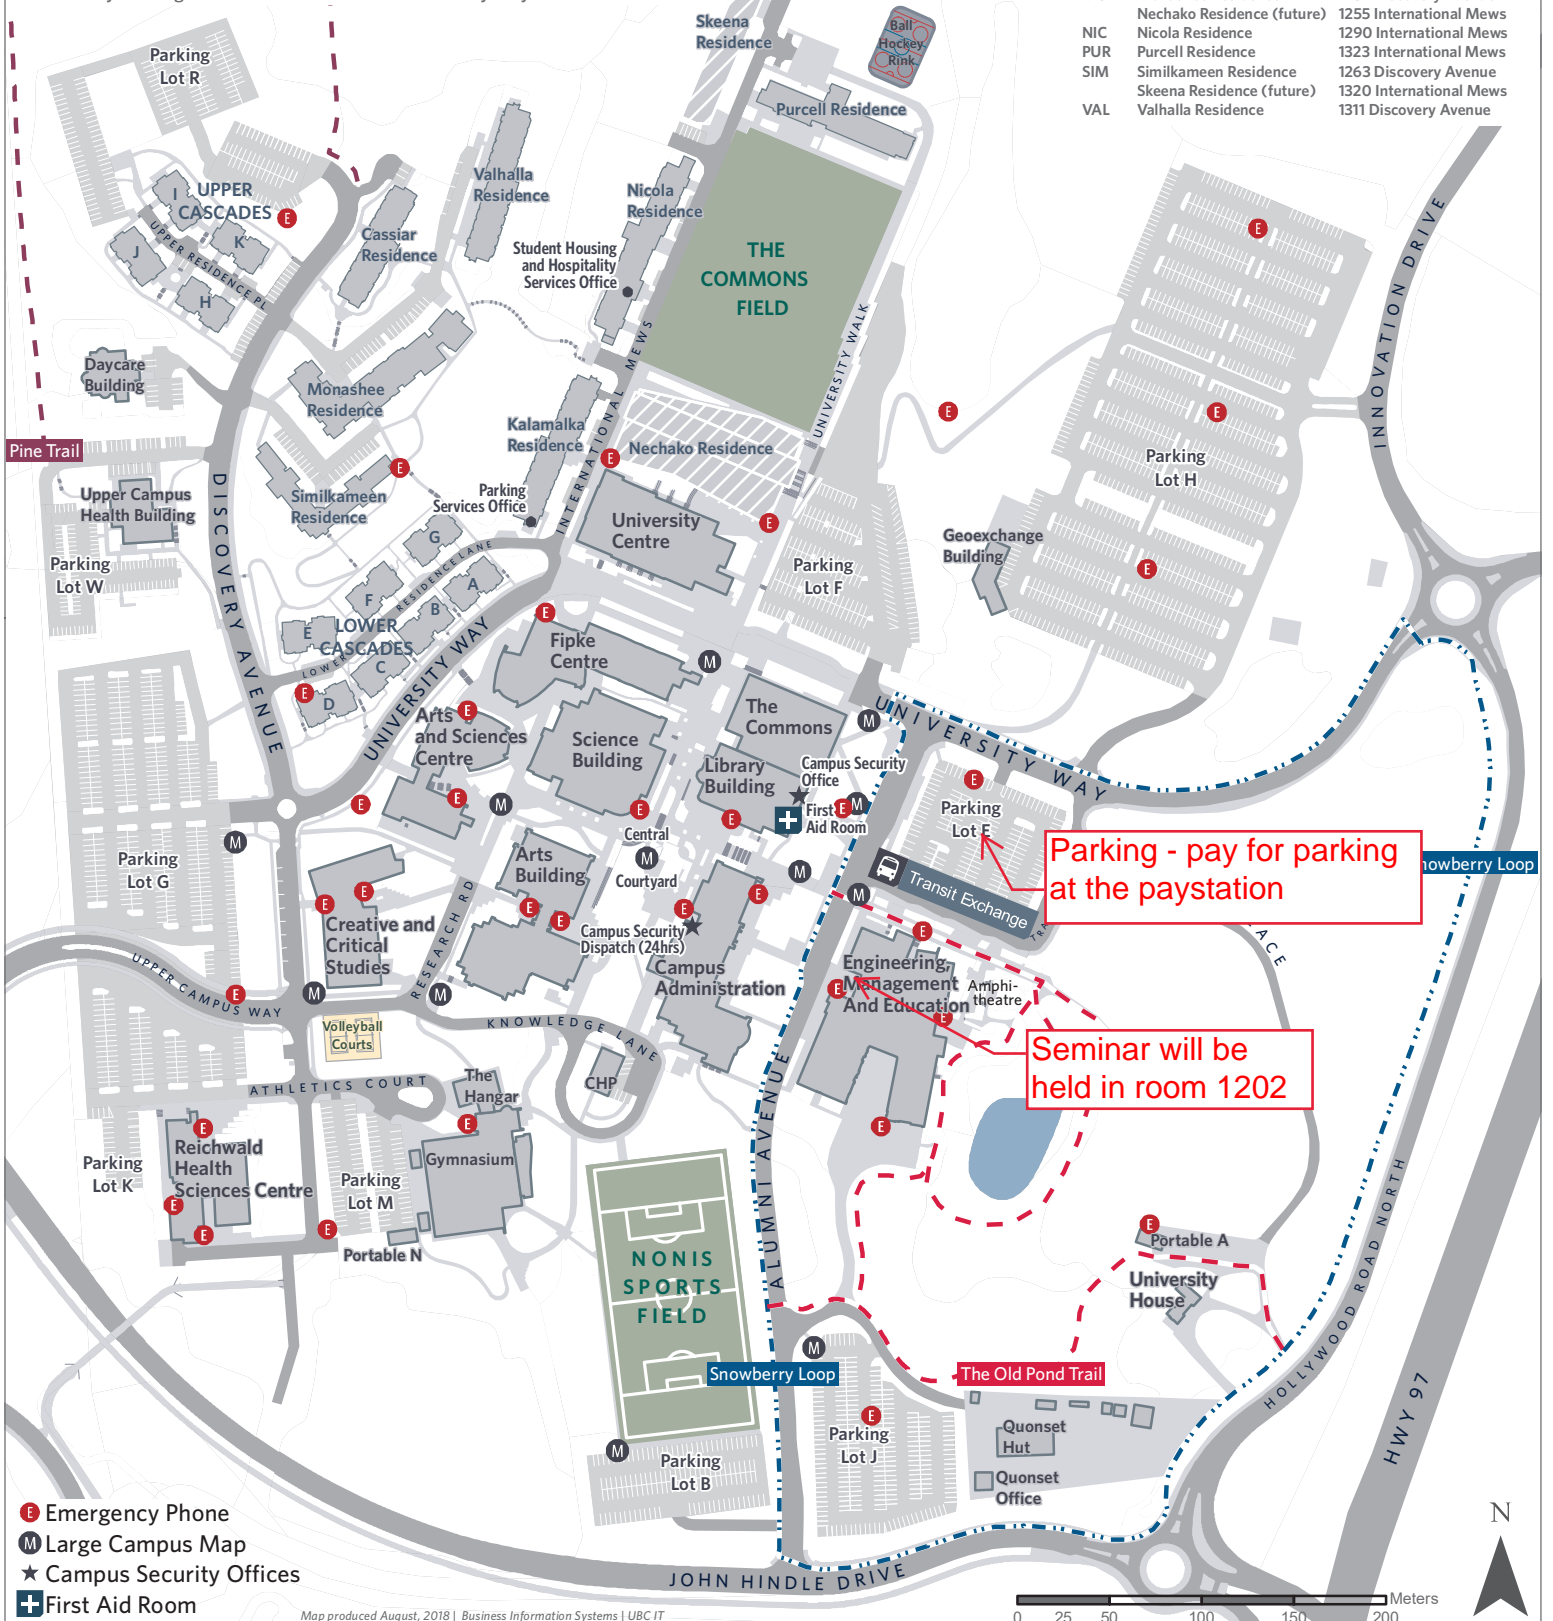

- 1138 Alumni Av
- 3187 University Way
- 1147 Research Road
- 1144 Alumni Avenue
- 3267 Knowledge Lane
- 1148 Research Road
- 1262 Discovery Avenue
- 1137 Alumni Ave
- 3247 University Way
- 3348 University Way
- 3211 Athletics Court
- 3287 University Way

- PBA Portable A
- PBN Portable N
- QOT Quonset Office
- QUO Quonset Hut
- RHS Reichwald Health Sciences Centre
- SCI Science Building
- COM The Commons
- UNC University Centre
- UNI University House

- 1060 Diversity Place
- 3177 Athletics Court
- 1033 Alumni Avenue
- 1035 Alumni Avenue
- 1088 Discovery Avenue
- 1177 Research Road
- 3297 University Way
- 3272 University Way
- 1060 Diversity Place

- 12 University Way
- 3200 University Way
- 3188 University Way
- 3176 University Way
- 3174 Lower Residence Lane
- 3192 Lower Residence Lane
- 3210 Lower Residence Lane
- 3153 Upper Residence Place
- 3132 Upper Residence Place
- 3133 Upper Residence Place
- 3152 Upper Residence Place
- 1337 Discovery Ave
- 1240 International Mews
- 1267 Discovery Avenue
- 1255 International Mews
- 1290 International Mews
- 1323 International Mews
- 1263 Discovery Avenue
- 1320 International Mews
- 1311 Discovery Avenue

FCA-COC Mentoring Program

April 6, 2019, 9am-12pm

- E Emergency Phone
- M Large Campus Map
- ★ Campus Security Offices
- + First Aid Room